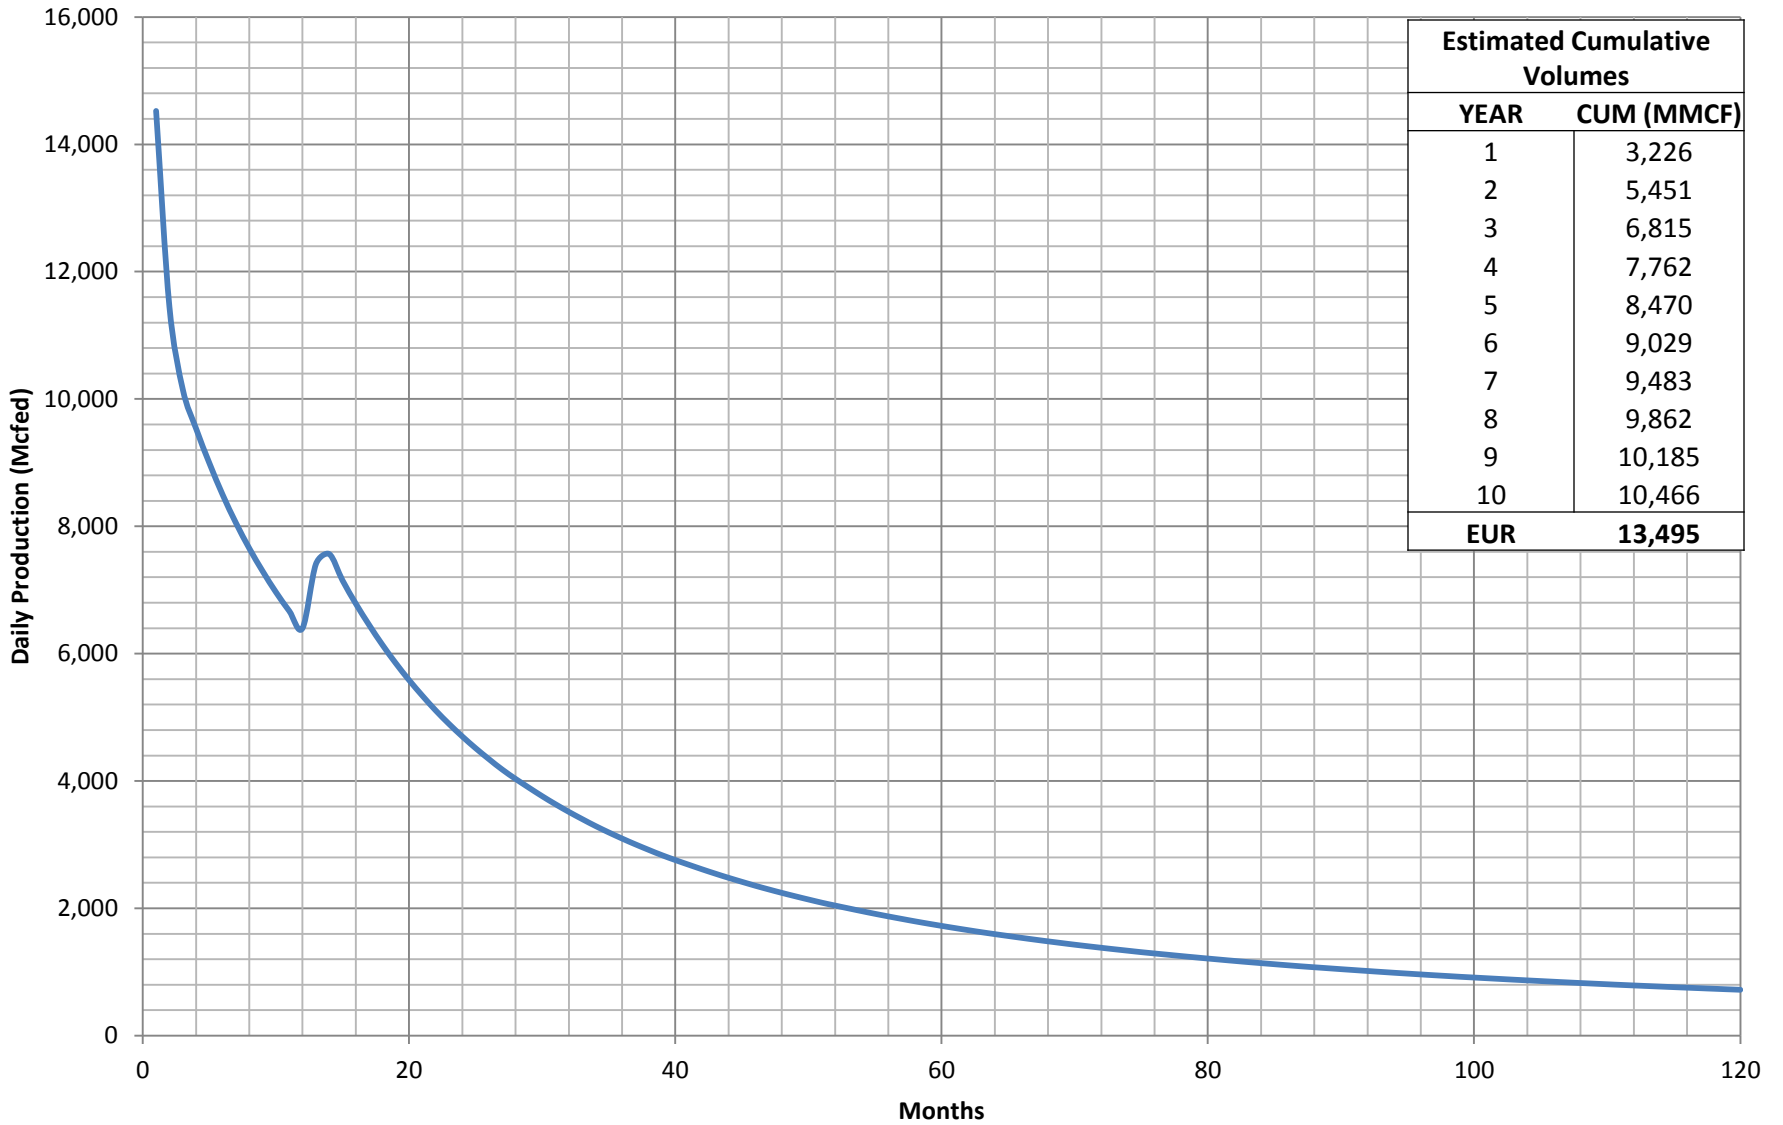

Lycoming - Type Curve

— Lycoming County_5,400 FT.

Elk - Cameron Type Curve