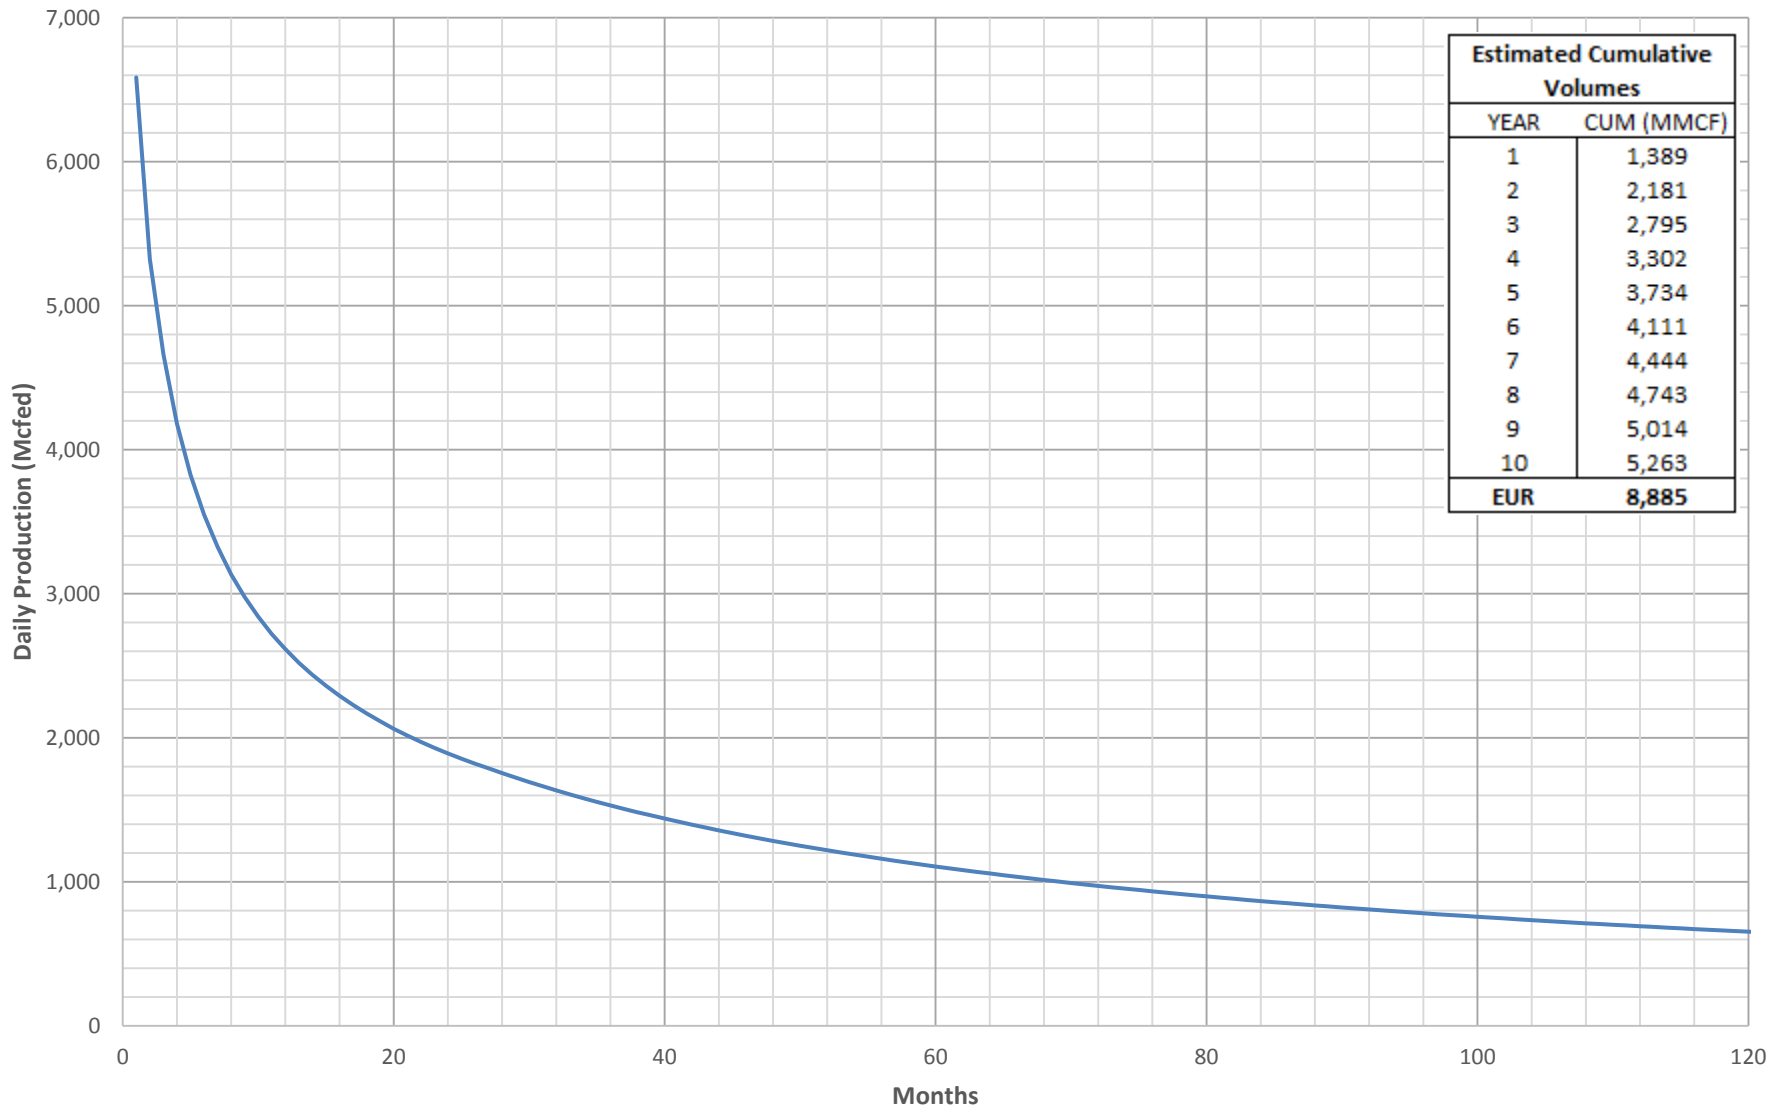

# Lycoming Marcellus - Type Curve

— Lycoming Marcellus 4,900 FT

# WDA Core Areas Marcellus - Type Curve

— WDA Core Areas Marcellus 8,500 FT

# WDA CRV Utica - Type Curve

— WDA CRV Utica 8,000 FT