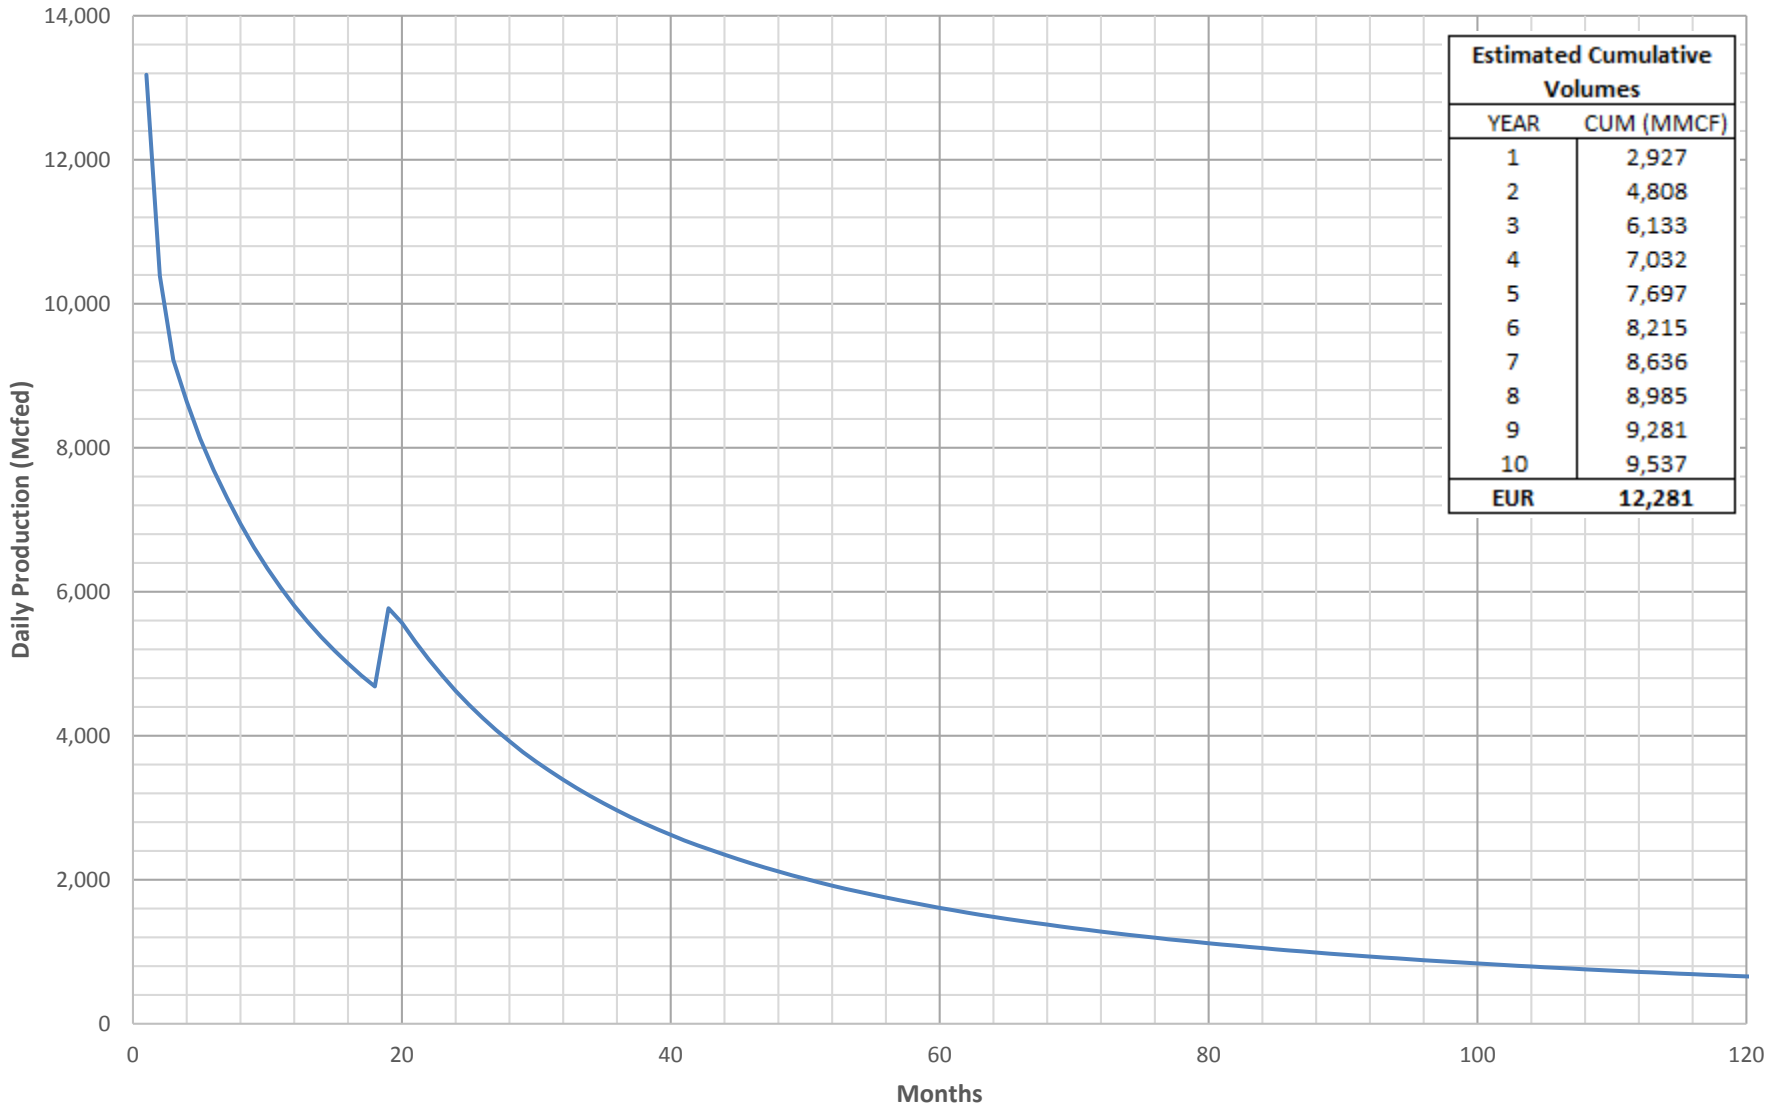

# Lycoming Marcellus - Type Curve

— Lycoming Marcellus 4,900 FT

# WDA Core Areas Marcellus - Type Curve

— WDA Core Areas Marcellus 8,500 FT

# WDA CRV Utica - Type Curve

— WDA CRV Utica 8,000 FT