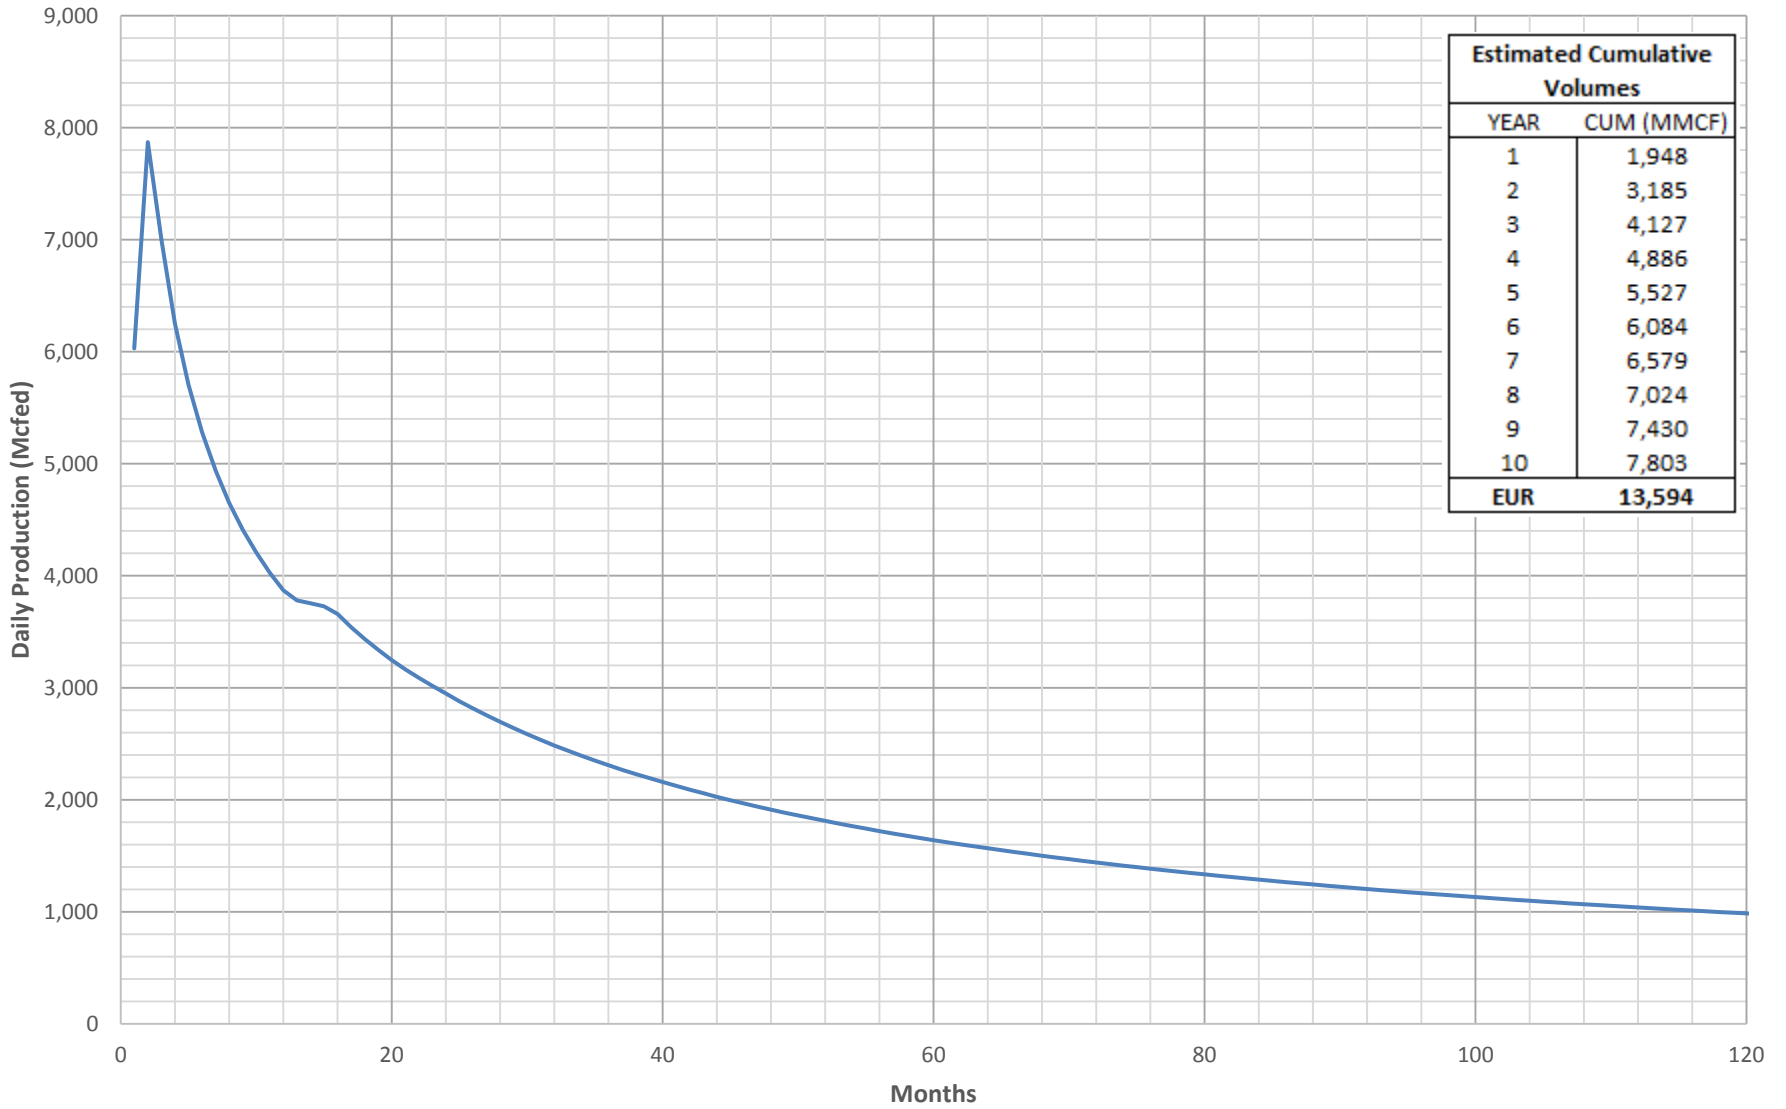

# Lycoming Marcellus - Type Curve

— Lycoming Marcellus 4,900 FT

# WDA Core Areas Marcellus - Type Curve

— WDA Core Areas Marcellus 8,500 FT

# WDA CRV Utica - Type Curve

— WDA CRV Utica 8,000 FT